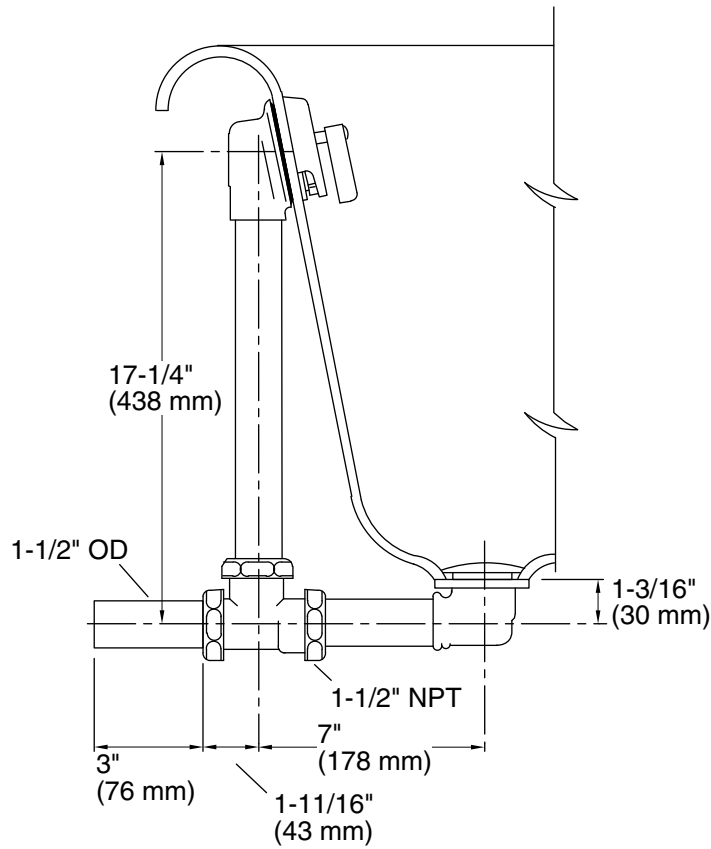

Features

- Brass tailpiece.
- For use with Artifacts™ freestanding baths.
- Includes brass tee, pipe, and pop-up drain.

Material

- 17-gauge brass construction.
- KOHLER finishes resist corrosion and tarnishing.

Installation

- Above- or through-floor installation.

Recommended Products/Accessories

K-21000-B 66-1/8" x 32-1/2" freestanding bath w/ Biscuit exterior
K-21000-P5 66-1/8" freestanding bath w/Iron Black exterior
K-21000-P5D 66-1/8" x 32-1/2" freestanding bath
K-21000-W 66-1/8" x 32-1/2" freestanding bath w/ White exterior
K-23726 Drain treatment
K-23723 Faucet cleaner

Technical Information

All product dimensions are nominal.

Drain included: Yes

Notes

Install this product according to the installation guide.